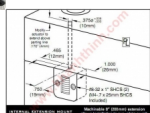

## B? ??M S? PROGRESSIVE COUNTERVIEW

Industrial mechanical PROGRESSIVE mold counter 7 Digits flat circular for production line uses SP-CVPL-200

Rating: Not Rated Yet

**Price:**

Sales price:

Sales price without tax: