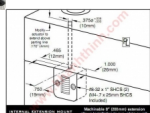

B? ??M S? PROGRESSIVE COUNTERVIEW

Industrial mechanical PROGRESSIVE mold counter 7 Digits flat circular for production line uses SP-CVPL-200

Rating: Not Rated Yet

Price:

Sales price:

Sales price without tax: