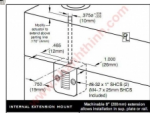

B? ??M S? PROGRESSIVE COUNTERVIEW

Industrial mechanical PROGRESSIVE mold counter 7 Digits flat circular for production line uses SP-CVPL-200

Rating: Not Rated Yet

Price:

Sales price:

[Ask a question about this product](#)